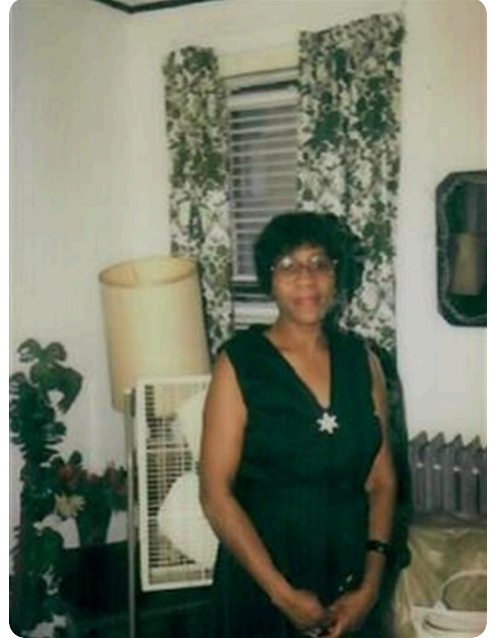

# Media

**MRS. BETTIE RAY GILLESPIE**

JUL 22, 1929 - SEP 26, 2020

Clora Funeral Home shared 10 photos to the **Memories Album** album.

October 15 at 1:21 PM

**Media**

**MRS. BETTIE RAY GILLESPIE**

JUL 22, 1929 - SEP 26, 2020