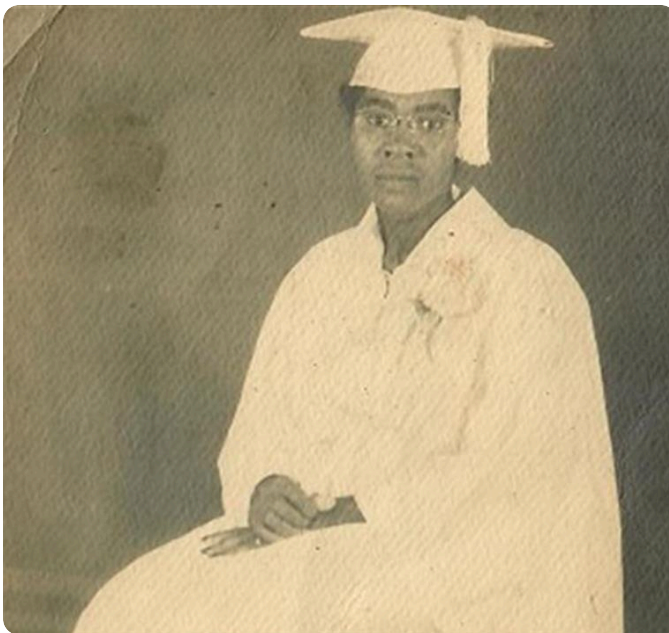

# Media

**MRS. BETTIE RAY GILLESPIE**

JUL 22, 1929 - SEP 26, 2020

Clora Funeral Home shared 10 photos to the **Memories Album** album.

October 15 at 1:21 PM

**Media**

**MRS. BETTIE RAY GILLESPIE**

JUL 22, 1929 - SEP 26, 2020